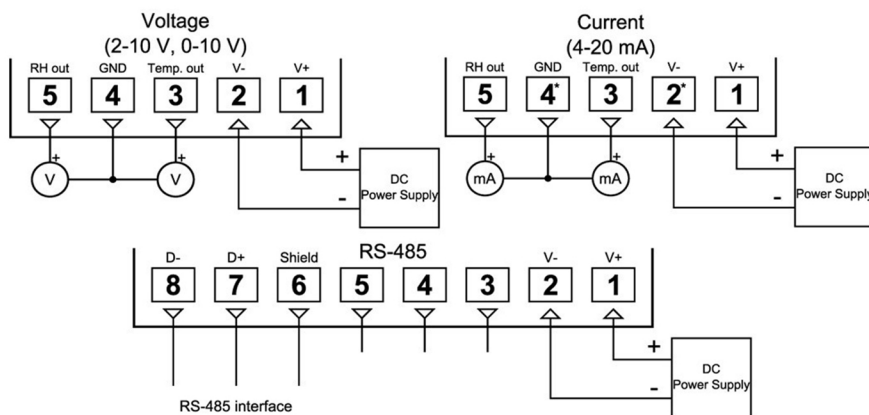

Pronem Midi Duct Type

Temperature & Relative Humidity Transmitter

Pronem midi is provides to measure temperature and relative humidity and converts the values standart analog or digital signals for send to another system.

Connection Diagram

Features	Descriptions
Measuring range (RH)	0...100 %RH
Measuring range (T)	-20...+80 °C
Accuracy (RH)	+/- 2 %RH (Typ) at 23 °C
Accuracy (T)	+/- 0.3 °C (Typ) at 23 °C
Stability (RH)	<0.5 %RH/year (Typ)
Stability (T)	<0.04 °C /year (Typ)
Analogue Out. Sign. Accuracy (Voltage)	+/- % 0.1
Analogue Out. Sign. Accuracy (Current)	+/- %0.5
Working Conditions	
Operating Temperature	-40°C...+85°C
Height	Up to 2000 m.