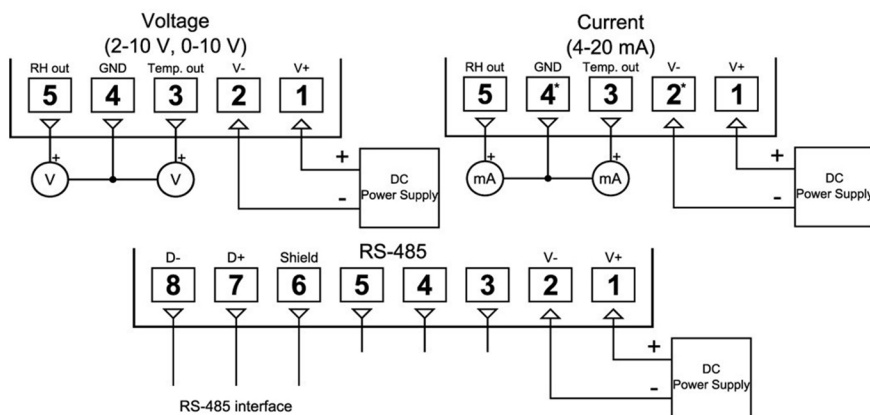

Pronem Midi Wall Type

Temperature & Relative Humidity Transmitter

Pronem midi provides to measure temperature and relative humidity and converts the values standard analog or digital signals for send to another system.

Connection Diagram

Features	Descriptions
Measuring range (RH)	0...100 %RH
Measuring range (T)	-20...+80 °C
Accuracy (RH)	+/- 2 %RH (Typ) at 23 °C
Accuracy (T)	+/- 0.3 °C (Typ) at 23 °C
Stability (RH)	<0.5 %RH/year (Typ)
Stability (T)	<0.04 °C /year (Typ)
Analogue Out. Sign. Accuracy (Voltage)	+/- % 0.1
Analogue Out. Sign. Accuracy (Current)	+/- %0.5
Working Conditions	
Operating Temperature	-40°C...+85°C
Height	Up to 2000 m.

PT MULTI MAKMUR TEKNIKATAMA

Phone: +62 21 54350091 | +62 21 54350092 | +62 21 54350181

Mobile WA: +62 878 6314 1371 | Fax: +62 21 54350182

Email: admin@multimakmur.co.id | Website: www.multimakmur.co.id